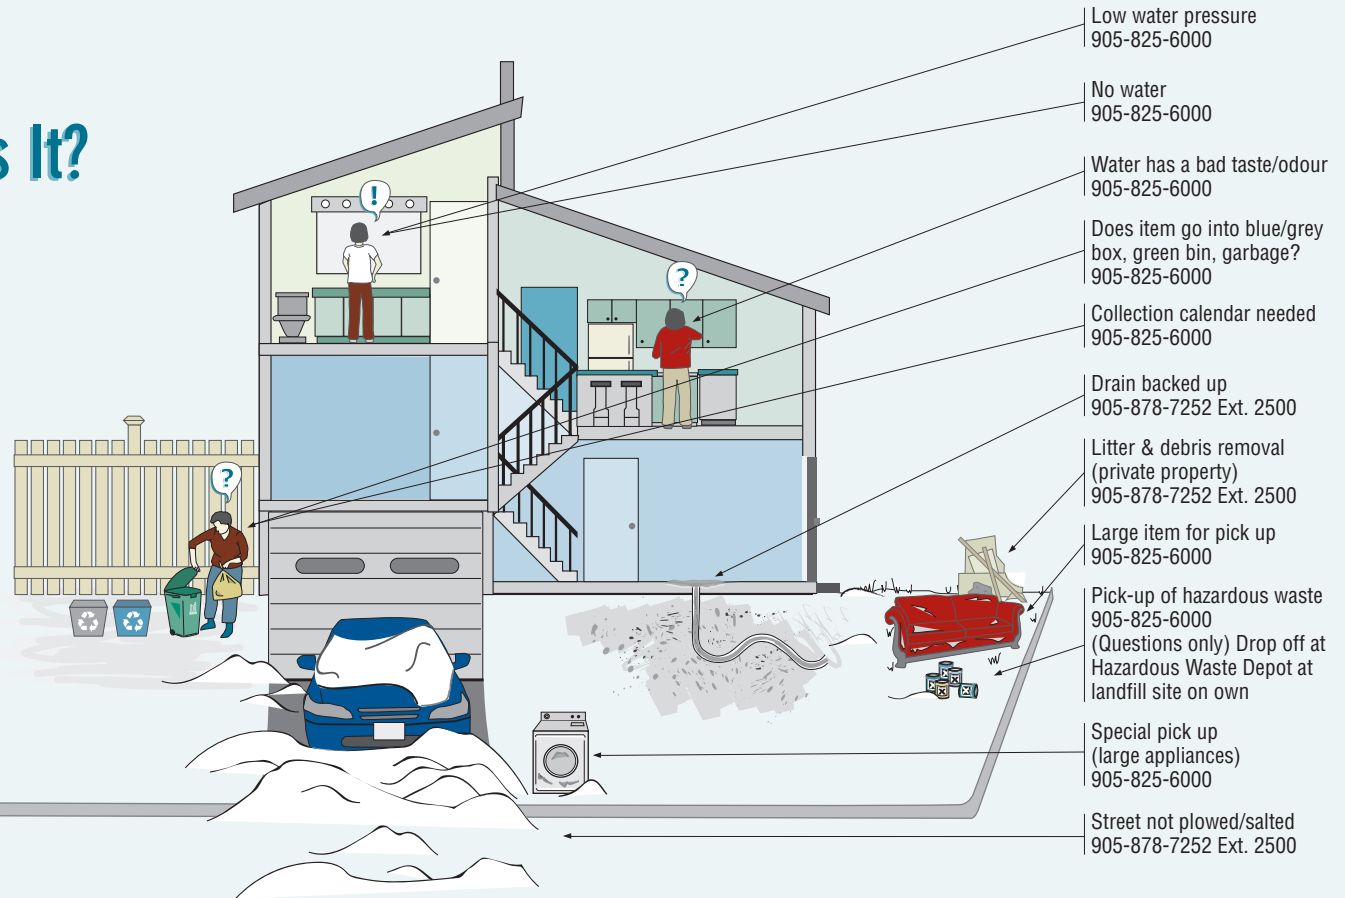

Whose Job Is It?

Noise Complaints
905-878-7252 Ext. 2137

Gas (Union)
1-877-969-0999

Hydro
Milton Hydro
905-876-4611

Sidewalk Repairs
905-878-7252
Ext. 2500

Street Parking
905-878-7252
Ext. 2530

- Low water pressure
905-825-6000
- No water
905-825-6000
- Water has a bad taste/odour
905-825-6000
- Does item go into blue/grey box, green bin, garbage?
905-825-6000
- Collection calendar needed
905-825-6000
- Drain backed up
905-878-7252 Ext. 2500
- Litter & debris removal (private property)
905-878-7252 Ext. 2500
- Large item for pick up
905-825-6000
- Pick-up of hazardous waste
905-825-6000
(Questions only) Drop off at Hazardous Waste Depot at landfill site on own
- Special pick up (large appliances)
905-825-6000
- Street not plowed/salted
905-878-7252 Ext. 2500